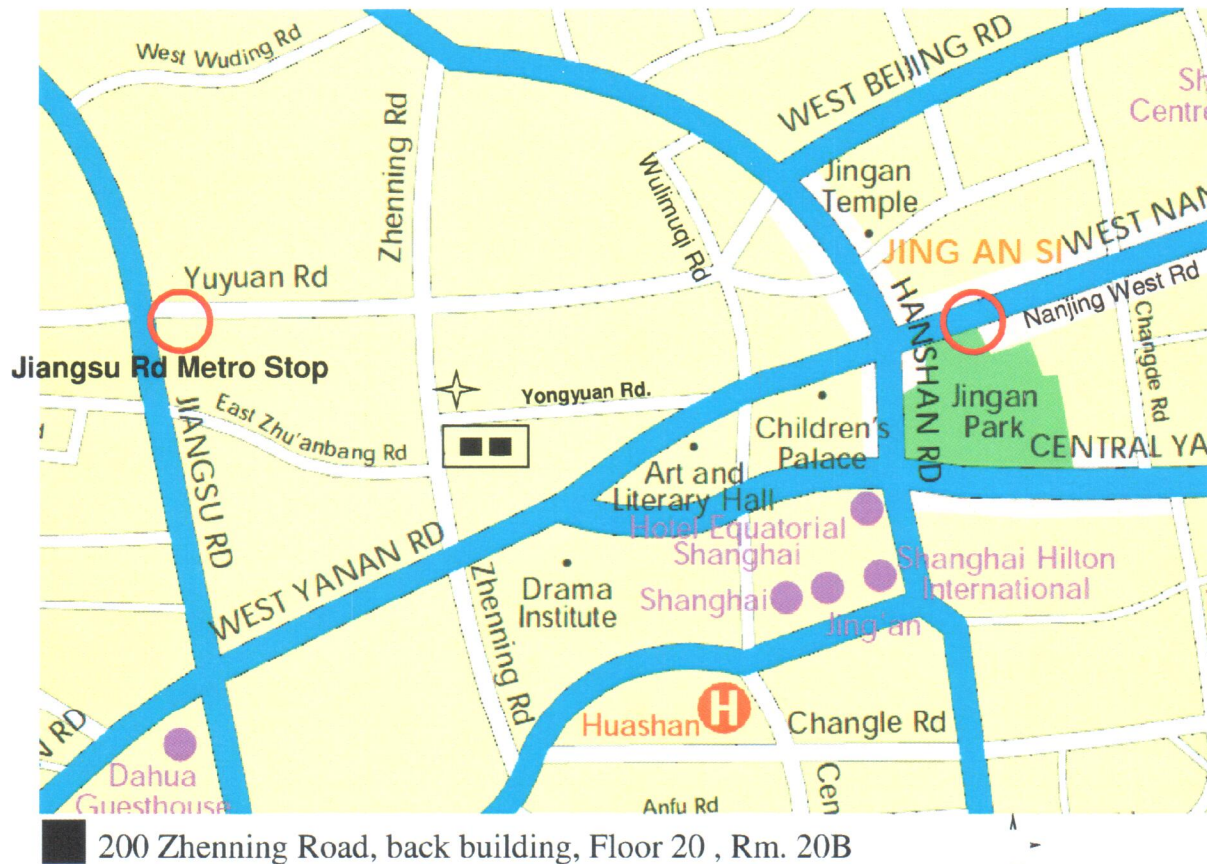

Shanghai Alano Club:

200 Zhenning Road (Southwest corner of Yongyuan Rd and Zhenning Rd.)

Xin An Tower, East Building Floor 20, Room 20B

(Xin An Tower, East Building is the back building, away from the Road)

Chinese Directions for Taxi:

静安区镇宁路200号欣安大厦东峰20楼B室 (靠近永源路)

Walking from Jiangsu Road Station (about 0.5 km):

Metro Line 2 and 11

Take exit 3 from the station. Turn right and walk back east towards town on Yuyuan rd (200 m)

Turn right on ZHENNING Road. Walk straight south (300 m) cross the street to east side, and enter gate for Xin An Tower, **200 Zhenning Road.**

Walk back to the second building—EAST Building—ride elevator to 20th floor, Room 20B.

Walking from Jing An Temple Station (about 1 km, but beware of few sidewalks due to building construction):

Metro Line 2 and 7

Take exit 5 from station. Walk west, away from town, along Nanjing West road, cross Hanshan rd