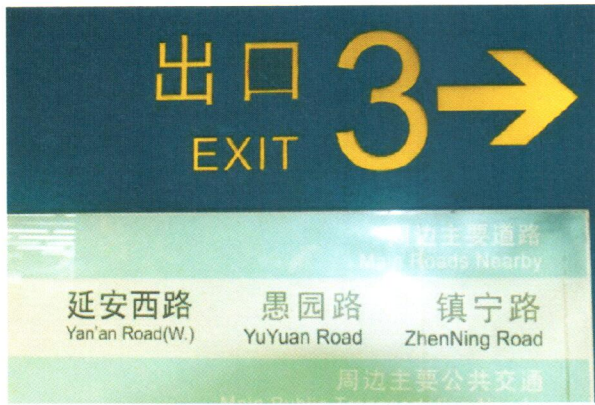

Turn right on ZHENNING Road. Walk straight south (300 m) cross the street to east side, and enter gate for Xin An Tower, **200 Zhenning Road.**

Walk back to the second building—EAST Building—ride elevator to 20th floor, Room 20B.

Walking from Jing An Temple Station (about 1 km, but beware of few sidewalks due to building construction):

Metro Line 2 and 7

Take exit 5 from station. Walk west, away from town, along Nanjing West road, cross Hanshan rd

Continue west 400 m, cross Wulimuqi rd. and continue to a fork in the road.

Bear right at the fork along Yongyuan road and continue west 500 m

When you get to ZHENNING Road, turn south (left) 10 meters

enter gate for Xin An Tower, **200 Zhenning Road.**

Take Exit 3 from Jaingsu Station
 Turn right when you get to the street level
 Walk 200 m toward Zhenning Road

Turn right (south) on Zhenning Road,
 Go about 300 m, cross to other side (east side)

Enter Xin An Tower — 200 Zhenning Road
 Go to the back building